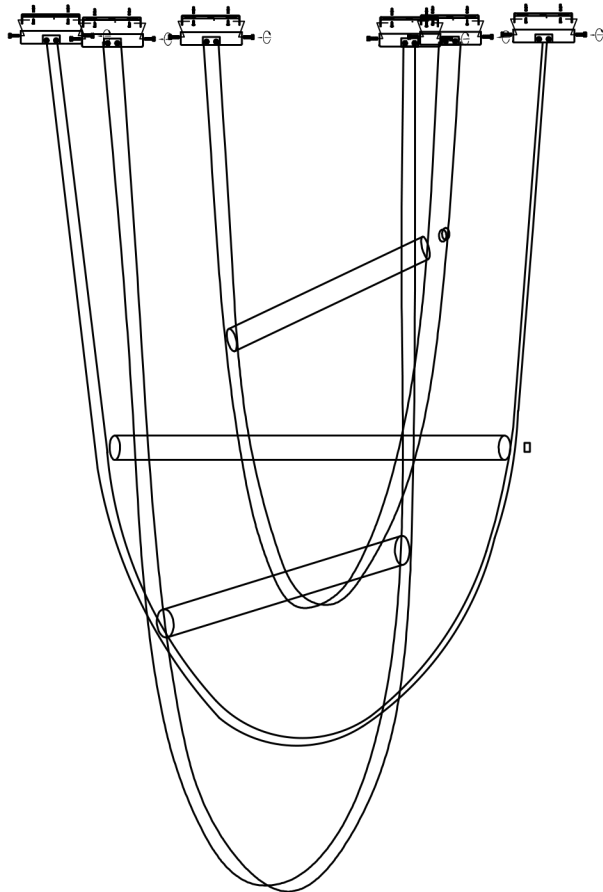

ИНСТРУКЦИЯ

07686-120+140+150

LED 46W

Collection: Neoclassic
Ceiling Lamps

AC 220V 50-60Hz