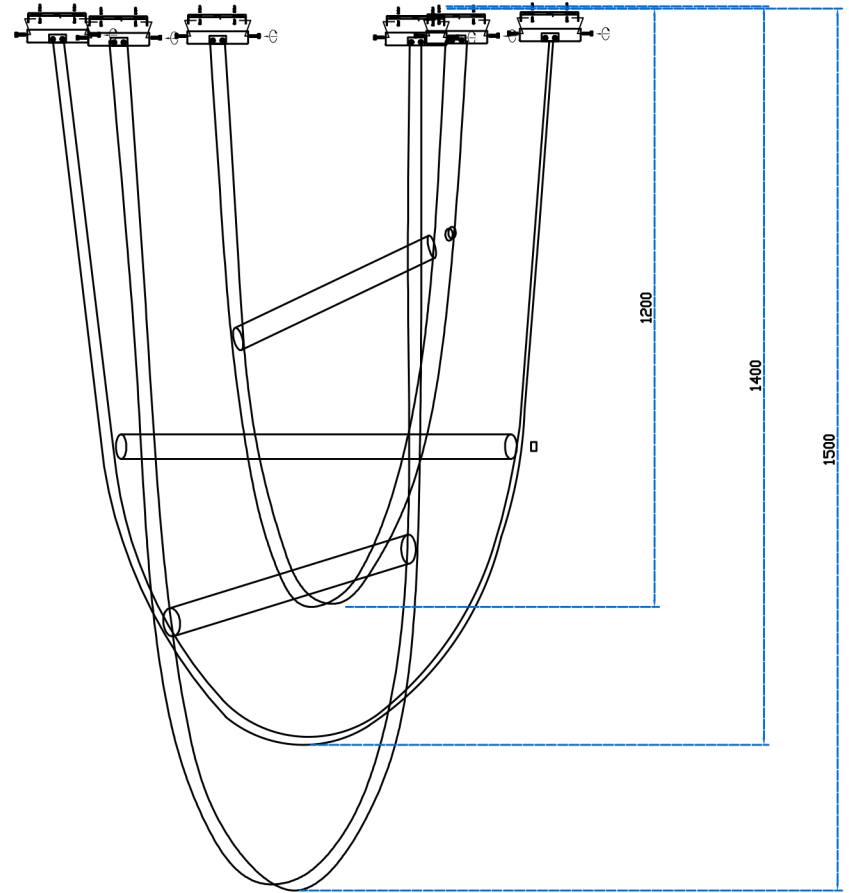

ИНСТРУКЦИЯ

07686-120+140+150

LED 46W

Collection: Neoclassic
Ceiling Lamps

AC 220V 50-60Hz